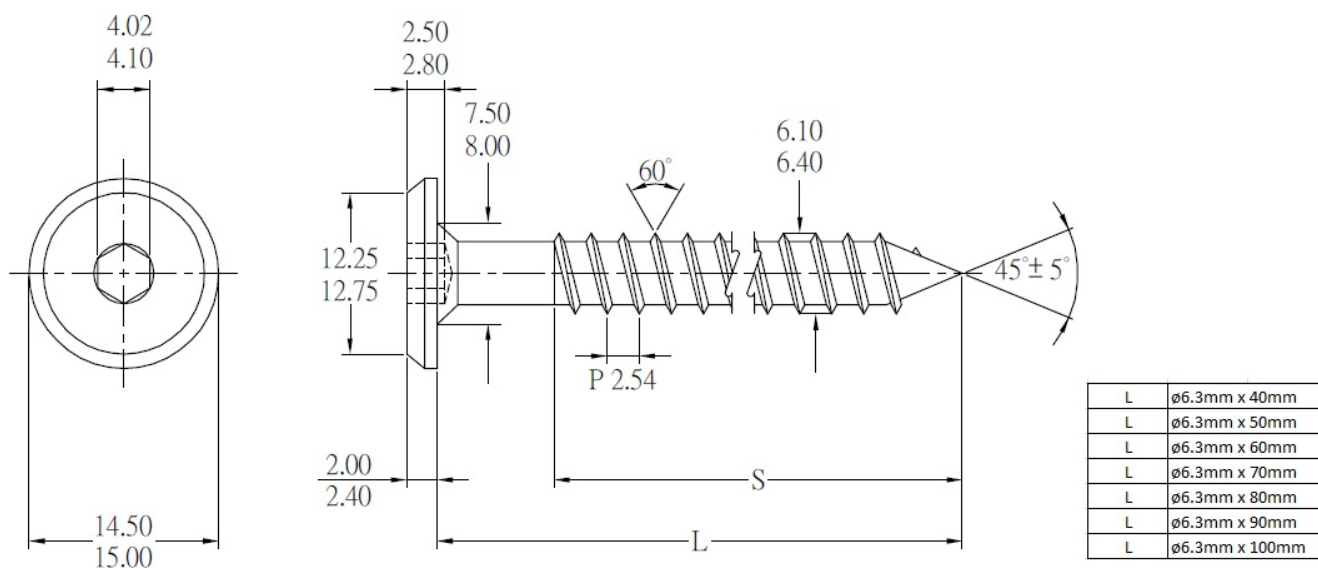

PRODUCT SHEET

Description:

Fifteen Wood Screw, Steel YZP, $\phi 6.3\text{mm} \times 60\text{mm}$, Hex 4mm

Item number:

12.01.380-1

Units	Box	Carton	HS Code	Barcode
Pcs.	1	1400	7318149199	
				5704866020213